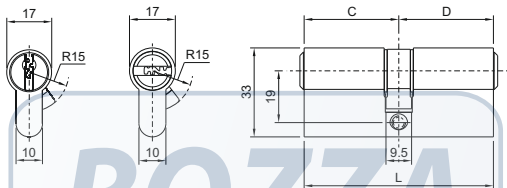

CSR R9
CSR R9 PLUS
CSR R90
CSF F99

CSF F9
CSF F90

TS007:2014
One Star Rated Cylinder
KM544418

This product **MUST** be used in conjunction with two star security door furniture meeting TS 007 to ensure security.

CSR R9
CSR R9 PLUS
CSR R90