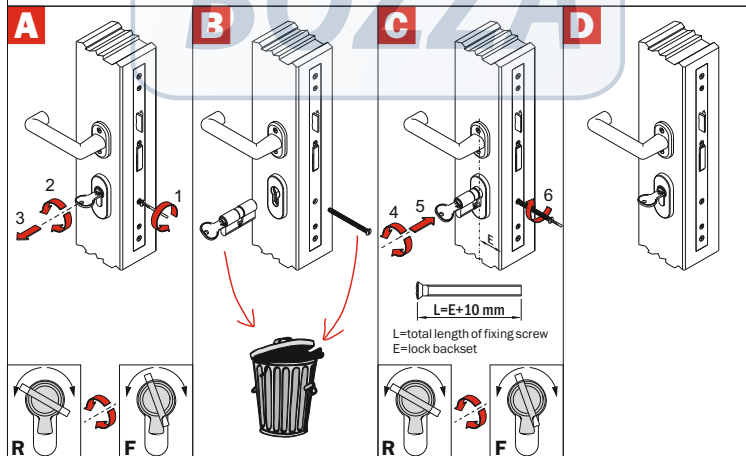

CSR R9
CSR R9 PLUS
CSR R90
CSF F99

CSF F9
CSF F90

TS007:2014
One Star Rated Cylinder
KM544418

This product **MUST** be used in conjunction with two star security door furniture meeting TS 007 to ensure security.

CSR R9
CSR R9 PLUS
CSR R90